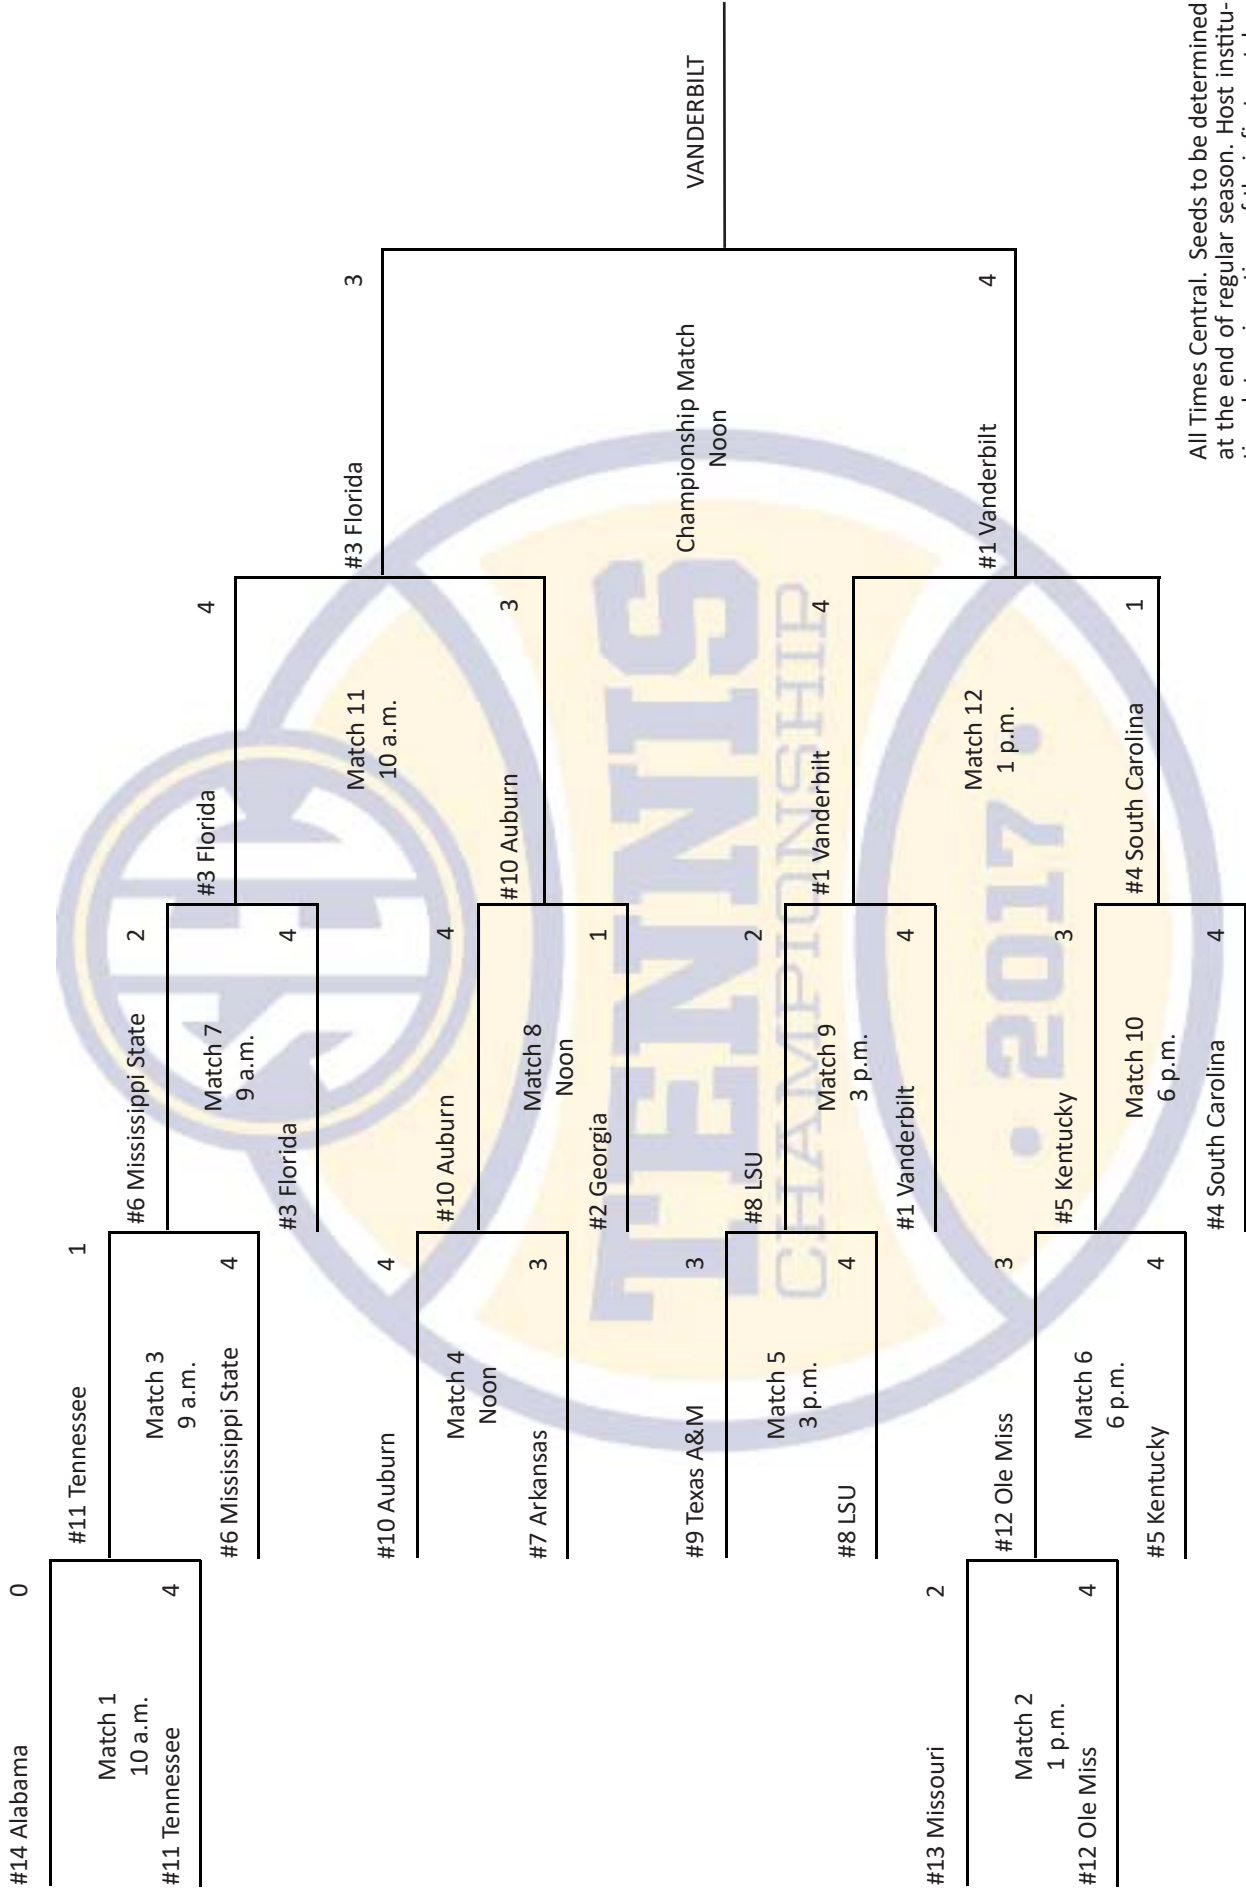

Josie Kuhlman, Florida
 Aldila Sutjadi, Kentucky

2017 SEC Women's Tennis Tournament

April 19-23 • Vanderbilt University • Nashville, Tenn.

Wed., April 19
Thurs., April 20
Fri., April 21
Sat., April 22
Sun., April 23